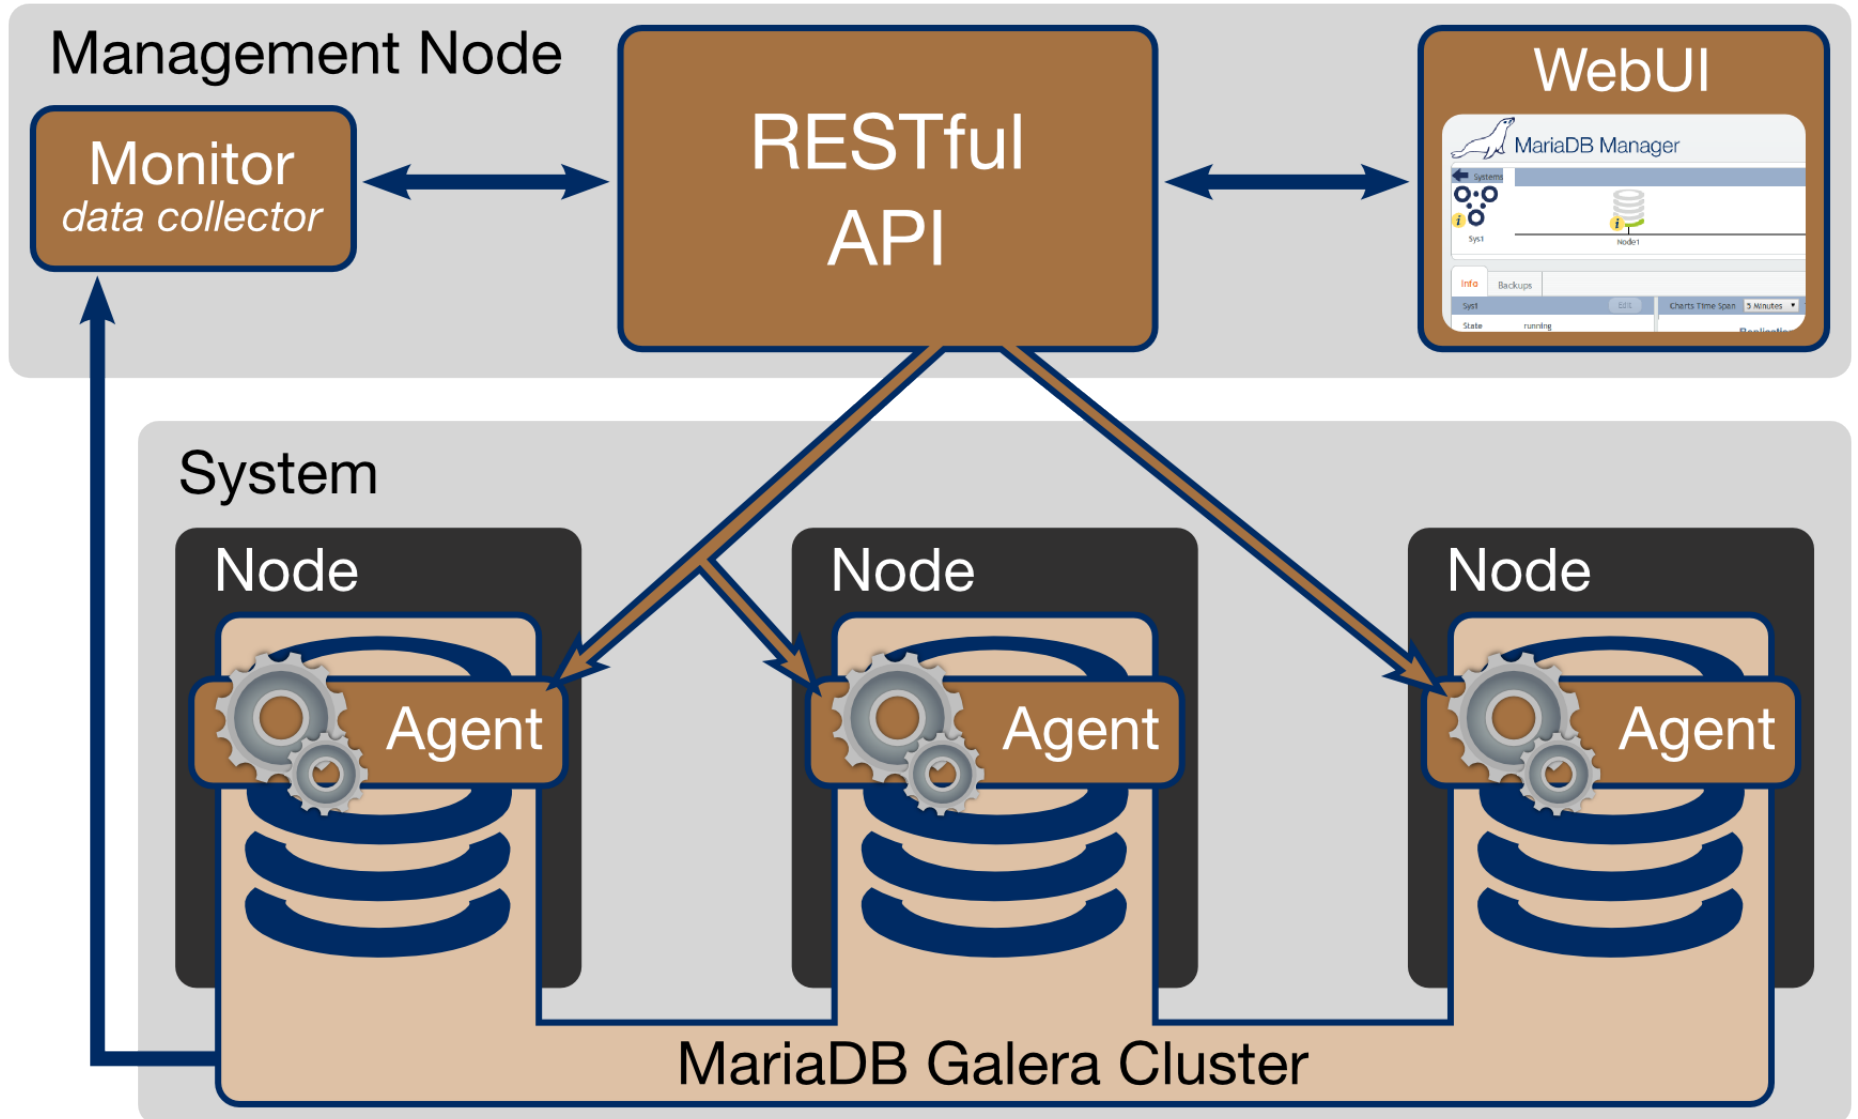

- MariaDB-Manager-API** (PHP, 2 stars, 2 forks) - The REST API component of the MariaDB-Manager. Updated 3 days ago.
- MariaDB-Manager-Monitor** (Java, 1 star, 0 forks) - The monitor component of the MariaDB-Manager project. Updated 4 days ago.
- libMariaDB-Manager-java** (Java, 0 stars, 0 forks) - Common Java library for the components of MariaDB-Manager. Updated 4 days ago.
- MariaDB-Manager-GREX** (Shell, 1 star, 1 fork) - The Galera Remote Execution component of MariaDB-Manager. Updated 4 days ago.
- MariaDB-Manager** (Shell, 8 stars, 1 fork) - MariaDB Manager is a tool to manage and monitor a set of MariaDB servers using the Galera multi-master replication form Codership. Updated 5 days ago.
- MariaDB-Manager-API-test-client** (C++, 0 stars, 0 forks) - Automatic MariaDB-Manager-API tests. Updated 5 days ago.

# MariaDB Manager

- Galera can eliminate single points of failure for your DB infrastructure
- it can be a challenge to configure cluster

# MariaDB Manager

- Automatic nodes provisioning
- monitoring the health of a cluster
- basic management tasks

# MariaDB Cluster