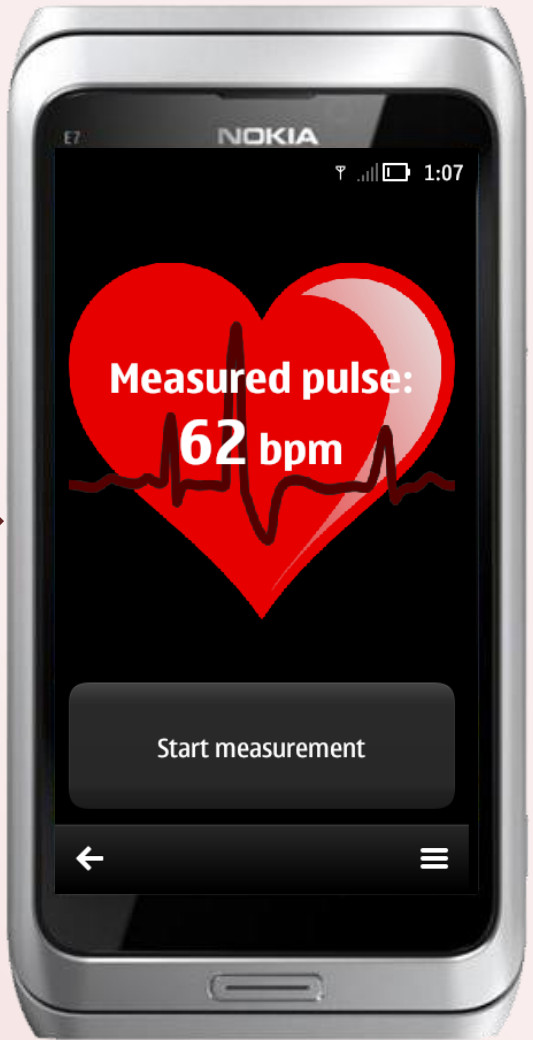

Pulse Detector

Denis Laure
Yaroslavl State University

Pulse Detector 

Advantages:

- no need to buy special equipment
- does not require any special skills

Pulse Detector

Requirements:

- on-board camera with flash
- special application installed

Pulse Detector

after 10 seconds

Pulse Detector

Pulse Detector

Pulse Detector

Pulse Detector

Pulse Detector

Welcome to our stand!

Download **Pulse Detector**
from Nokia Store