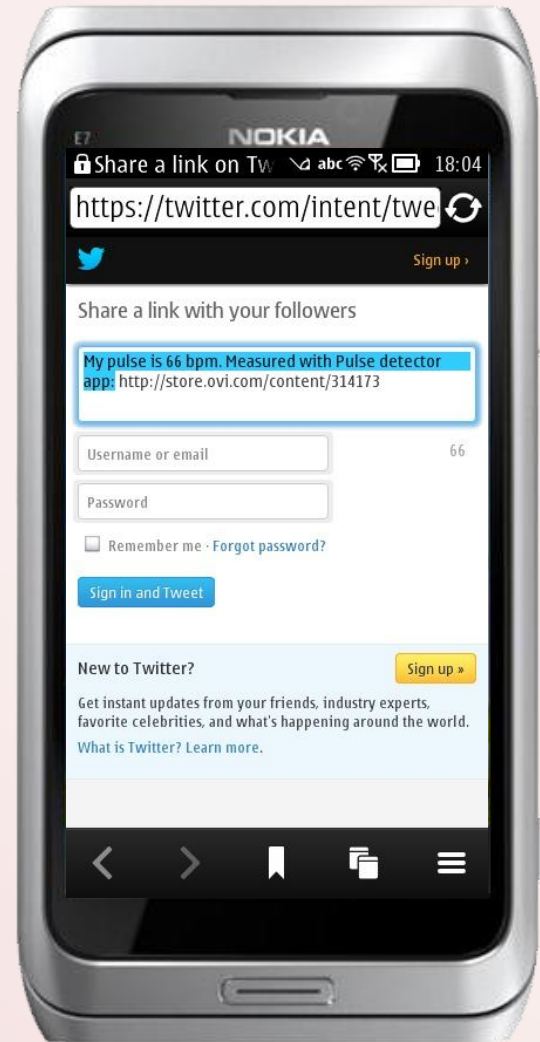

Pulse Detector

Denis Laure
Yaroslavl State University

Pulse Detector 

Advantages:

- no need to buy special equipment
- does not require any special skills

Pulse Detector

Requirements:

- on-board camera with flash
- special application installed

Pulse Detector

after 10 seconds

Pulse Detector

Pulse Detector

Pulse Detector

Pulse Detector

Pulse Detector

Welcome to our stand!

Download **Pulse Detector**
from Nokia Store